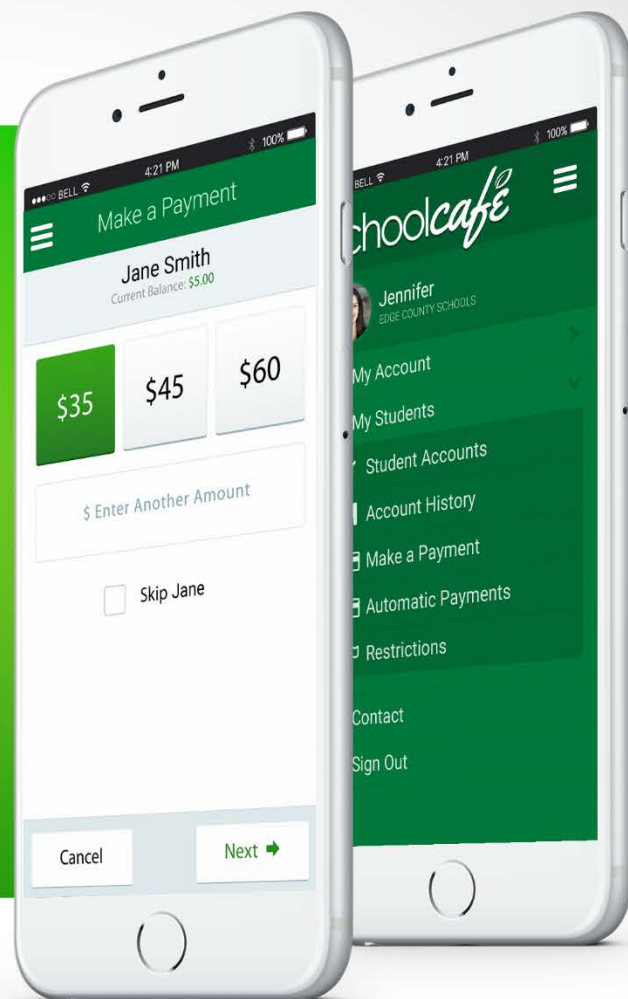

schoolcafé

Formerly ParentOnline

- View your child's cafeteria account balance
- Make payments to your child's cafeteria account
- Review daily spending and purchases
- Low balance reminders

Lampeter-Strasburg School District is proud to offer SchoolCafé, a safe and secure way for parents to make online payments to their children's cafeteria accounts.