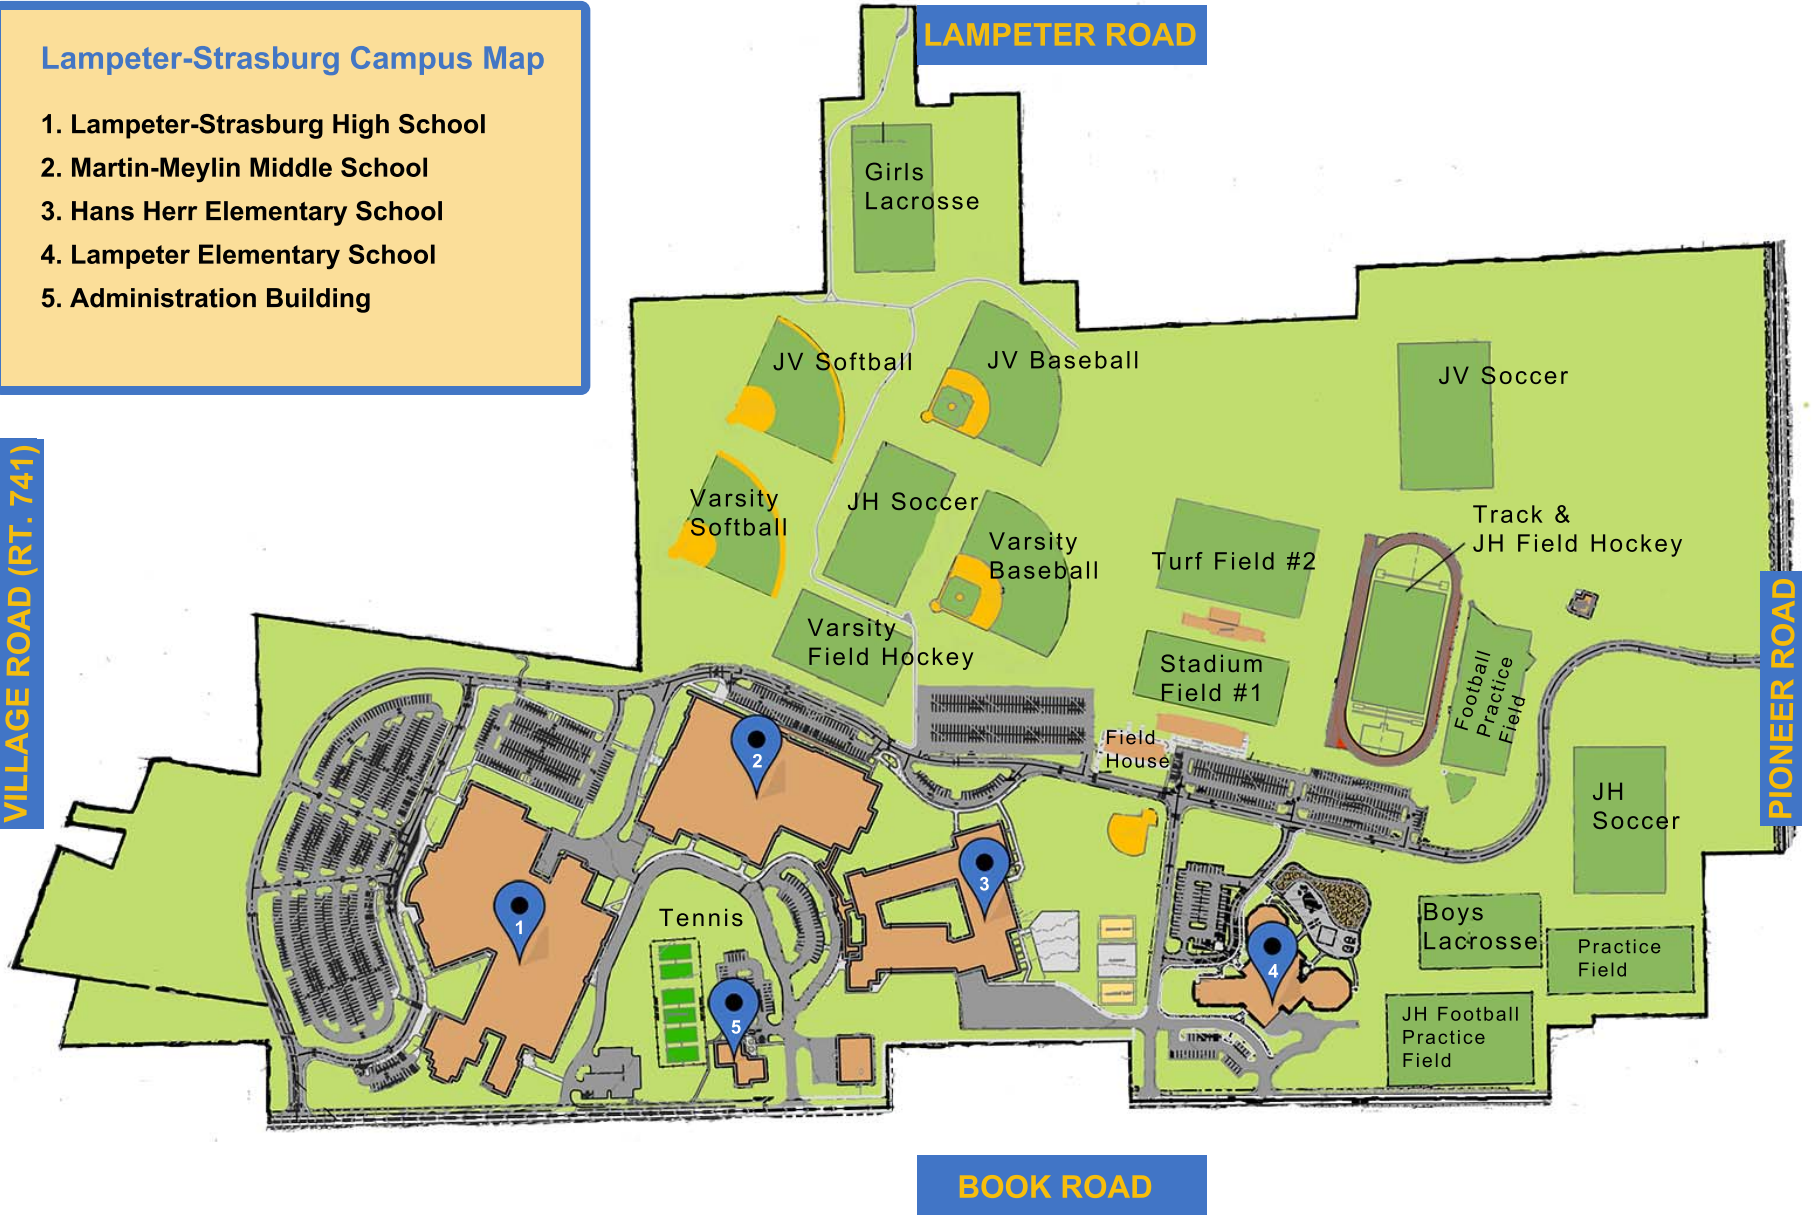

Lampeter-Strasburg Campus Map

1. Lampeter-Strasburg High School
2. Martin-Meylin Middle School
3. Hans Herr Elementary School
4. Lampeter Elementary School
5. Administration Building

VILLAGE ROAD (RT. 741)

LAMPETER ROAD

PIONEER ROAD

BOOK ROAD